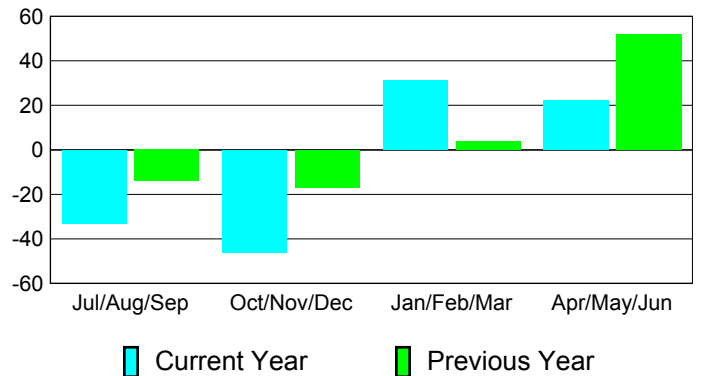

**Membership Results
2010-2011**

**Membership
2009-2010**

Month	Net Memb Goal	Actual New Memb	Actual Dropped Memb	Gain/Loss of Memb	Gain/Loss of Memb
Jul/Aug/Sep	0	27	-60	-33	-14
Oct/Nov/Dec	0	23	-69	-46	-17
Jan/Feb/Mar	0	59	-28	31	4
Apr/May/June	0	99	-77	22	52
Totals	0	208	-234	-26	25

Membership Results 2010-2011

Goal, New, Dropped, Gain/Loss

Comparison of Membership Gain/Loss

Current Year Compared to the Previous Year

Gender Comparison 2010-2011

Jul/Aug/Sep

Oct/Nov/Dec

Jan/Feb/Mar

Apr/May/June

Male

Female