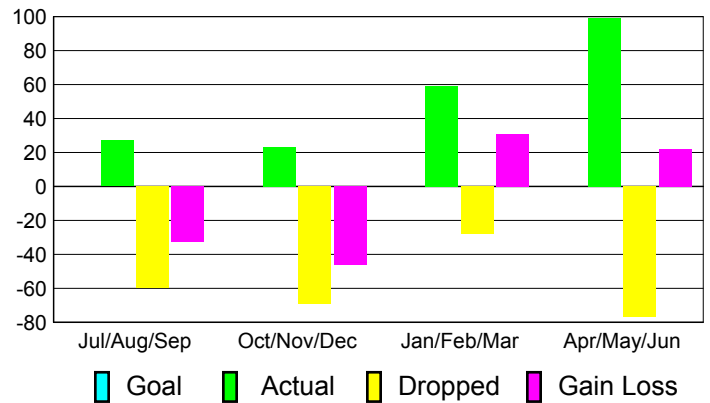

Membership Results 2010-2011

Goal, New, Dropped, Gain/Loss

Comparison of Membership Gain/Loss

Current Year Compared to the Previous Year