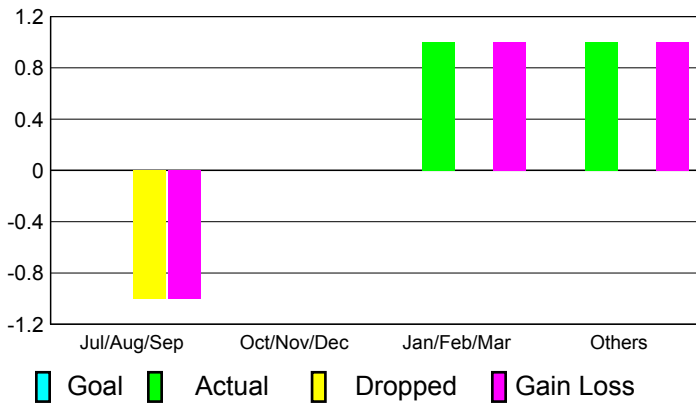

2010-2011 GMT Reports for District (or Undistricted) **District LC 3**

GMT: **Mr. Edisson Karnopp**

Location: **BRAZIL**

GMT CA: **3**

CLUBS

**Club Results
2010-2011**

**Clubs
2009-2010**

Month	New Club Goal	Actual New Clubs	Actual Dropped Clubs	Gain/Loss of Clubs	Gain/Loss of Clubs
Jul/Aug/Sep	0	0	-1	-1	0
Oct/Nov/Dec	0	0	0	0	0
Jan/Feb/Mar	0	1	0	1	0
Apr/May/June	0	1	0	1	1
Totals	0	2	-1	1	1

Club Results 2010-2011

Goal, New, Dropped, Gain/Loss

Comparison of Club Gain/Loss

Current Year Compared to the Previous Year

YTD Status Quo Clubs 2010-2011

Status Quo Clubs Compared to Status Quo Members

MEMBERSHIP

**Membership Results
2010-2011**

**Membership
2009-2010**

Month	Net Memb Goal	Actual New Memb	Actual Dropped Memb	Gain/Loss of Memb	Gain/Loss of Memb
Jul/Aug/Sep	0	27	-60	-33	-14
Oct/Nov/Dec	0	23	-69	-46	-17
Jan/Feb/Mar	0	59	-28	31	4
Apr/May/June	0	99	-77	22	52
Totals	0	208	-234	-26	25